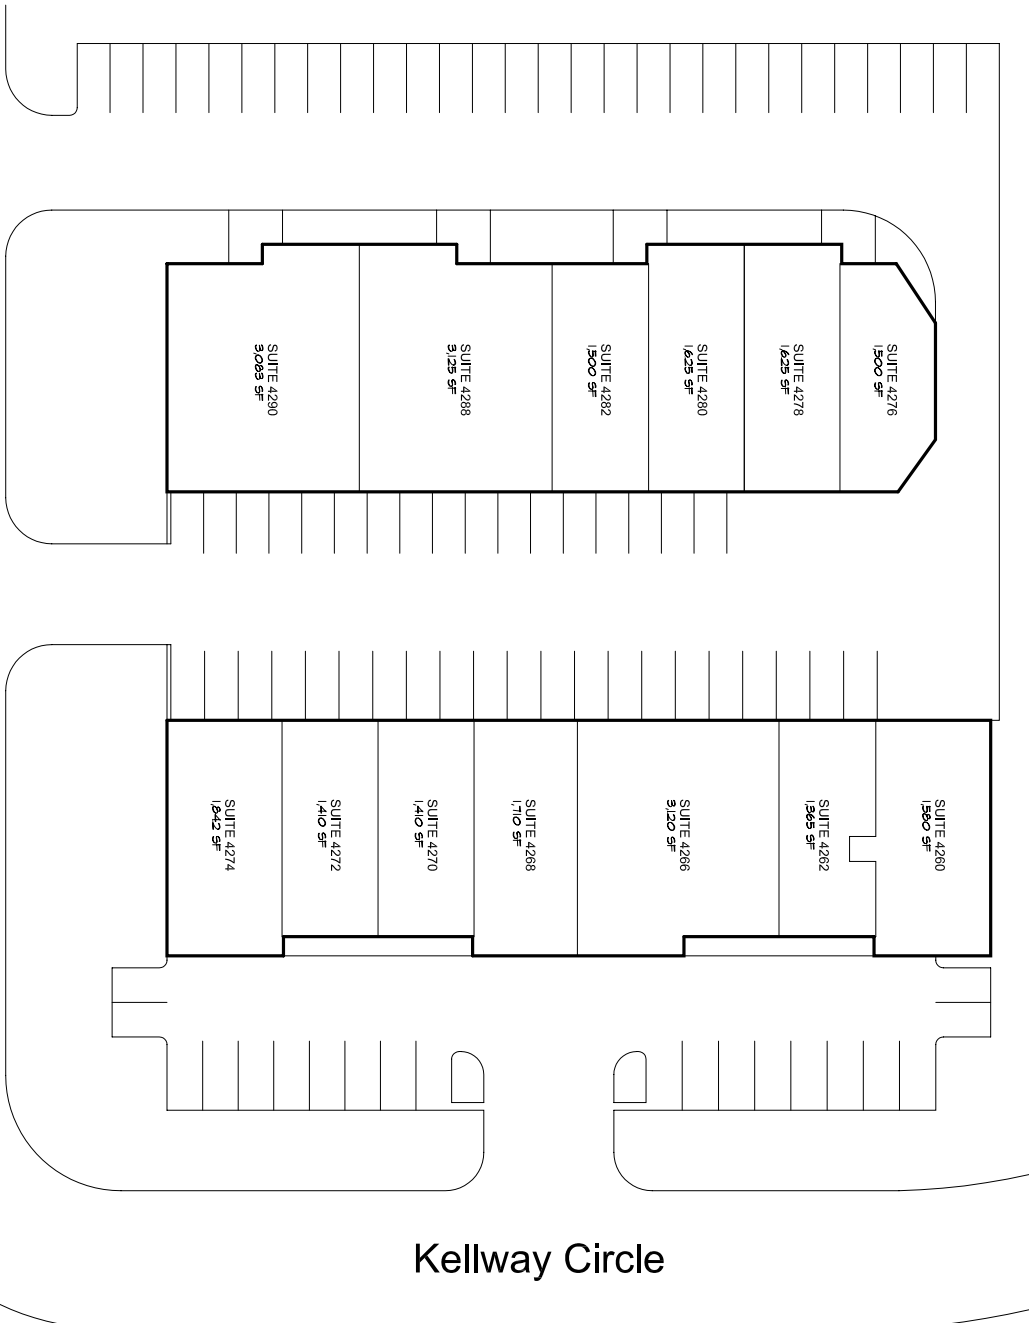

NORTH

Site Plan

A SITE PLAN FOR:

Kellway Circle

ADDISON, TX

5/14/07

SCALE: 1" = 50'-0"

Kellway Circle

Kellway Circle

Kevin P. Simon

P.O. Box 100
Mabank, TX 75147
903.880.6636

kevin@kevinpsimon.net